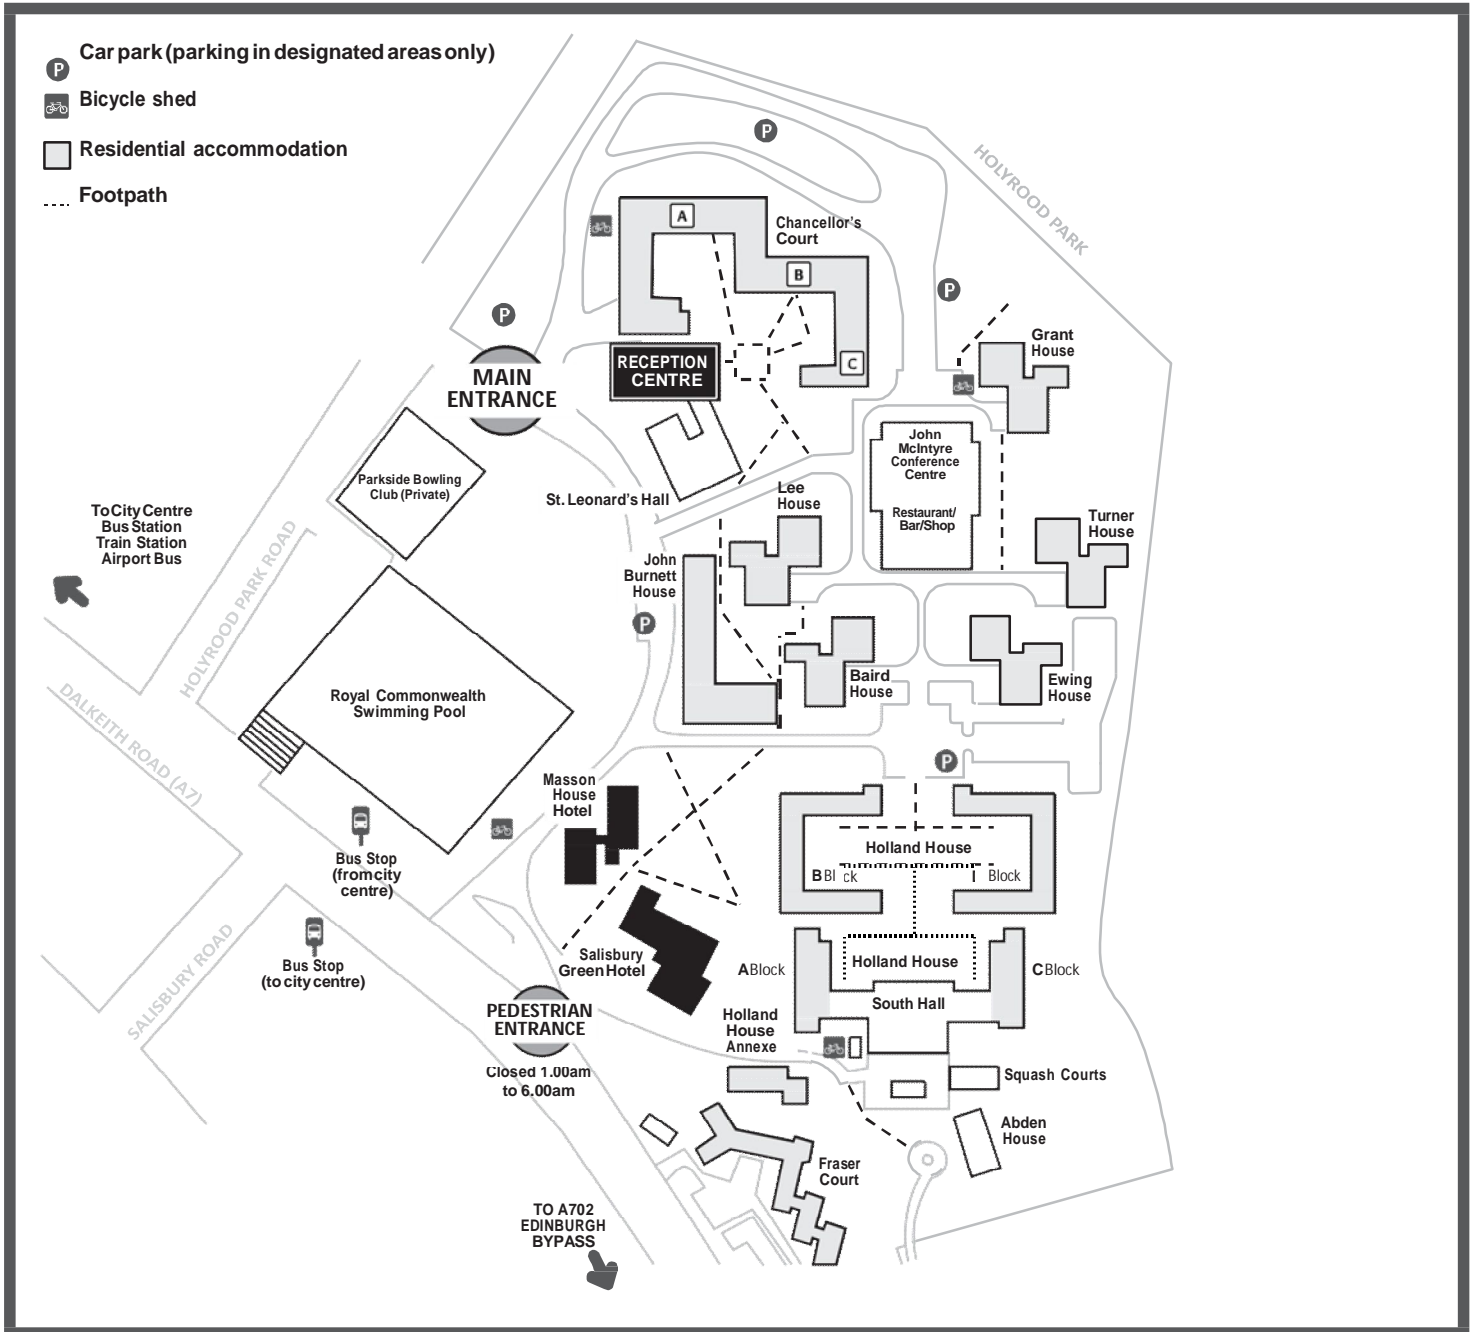

EDINBURGH FIRST for conferences, events and accommodation

www.edinburghfirst.co.uk

Pollock Halls

Check out 10.30am on your day of departure

Breakfast is served from 07.30am – 10.00am

Reception may be contacted 24 hours a day, please check your in-room information

Tourist information & tours are available at Reception

Extension of stay please contact Reception the night before your original departure

EDINBURGH FIRST

for conferences,
events and
accommodation

www.edinburghfirst.co.uk

Edinburgh